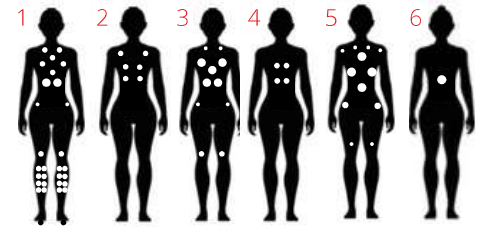

## | Thermēa® L615

89"x89"x37"

WATER JETS  
67

6 Places : 1 lounge, 5 seats  
Weights : 3790 lbs full (800 lbs empty)  
Volume : 1360 liters