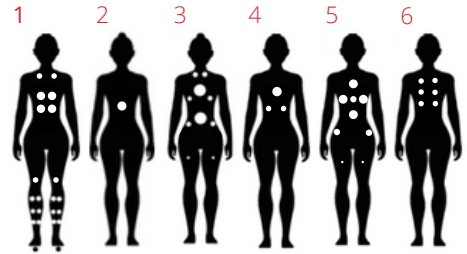

AMBIANCE®

FIREPLACES | BBQ | OUTDOORS | SPAS

| Thermēa M615

83"X83"X37"

**WATER JETS
55**

6 Places : 1 lounge, 5 seats
Weights : 3695 lbs full (830 lbs empty)
Volume : 1300 liters

Technical

- > 1 dual speed pump : 3hp 7bhp
- > 1 single speed pump : 3hp 7bhp
- > Electricity : 240V GFCI 60A

Included

- > Spa cover 5"/3" sunbrella
- > Backlit control valves
- > Two-tone chrome jets
- > 1-1/2" Insulation
- > Gecko control system
- > 3 backlit waterfalls
- > Keyboard K1000 touch screen
- > Ozone
- > Waterline LED
- > Light in the corner
- > 2 Cups holder
- > Champagne bucket