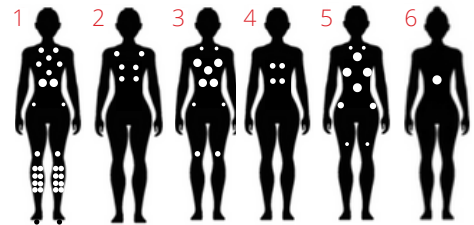

AMBIANCE®

FIREPLACES | BBQ | OUTDOORS | SPAS

| Thermēa L615

89"x89"x37"

WATER JETS
66

6 Places : 1 lounge, 5 seats
Weights : 3790 lbs full (800 lbs empty)
Volume : 1360 liters

Technical

- > 1 dual speed pump : 3hp 7bhp
- > 1 single speed pump : 3hp 7bhp
- > Electricity : 240V GFCI 60A

Included

- > Spa cover 5"/3" sunbrella
- > Backlit control valves
- > Two-tone chrome jets
- > 1-1/2" Insulation
- > Gecko control system
- > 2 backlit waterfall
- > Keyboard K1000 touch screen
- > Ozone
- > Waterline LED
- > Light in the corner
- > 2 Cups holder
- > Champagne bucket