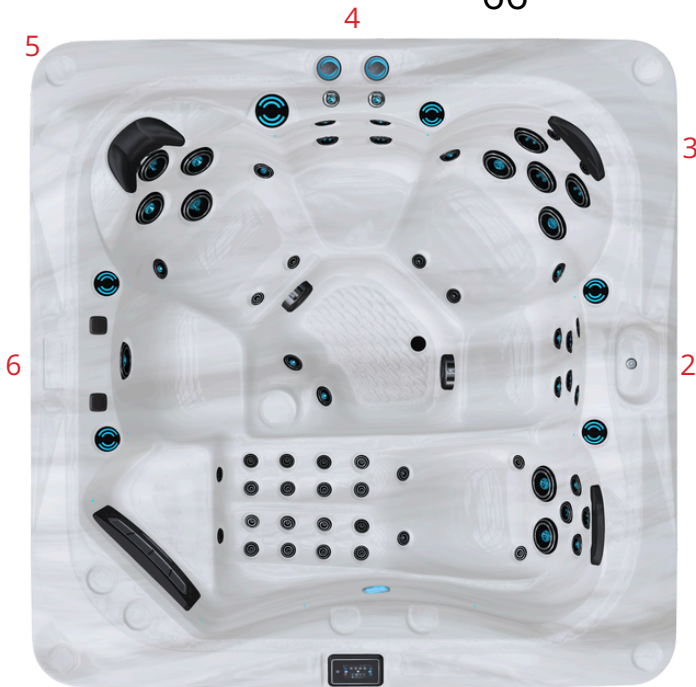

AMBIANCE®

FIREPLACES | BBQ | OUTDOORS | SPAS

| Thermēa L615

89"x89"x37"

WATER JETS
66

6 Places : 1 lounge, 5 seats
Weights : 3790 lbs full (800 lbs empty)
Volume : 1360 liters

Technical

- > 1 dual speed pump : 3hp 7bhp
- > 1 single speed pump : 3hp 7bhp
- > Electricity : 240V GFCI 60A

Included

- > Spa cover 5"/3" sunbrella
- > Backlit control valves
- > Two-tone chrome jets
- > 1-1/2" Insulation
- > Gecko control system
- > 2 backlit waterfall
- > Keyboard K1000 touch screen
- > Ozone
- > Waterline LED
- > Light in the corner
- > 2 Cups holder
- > Champagne bucket

Tuscan Sun

*Fees applied on Midnight Canyon color

OPTIONS

Bluetooth Audio in Stream

Wi-Fi In.Touch2

Lighted Jets

Ozone / UV

Cover Lift

Heat pump con. kit

Step Jets

INCLUDED

Cover

Ozone