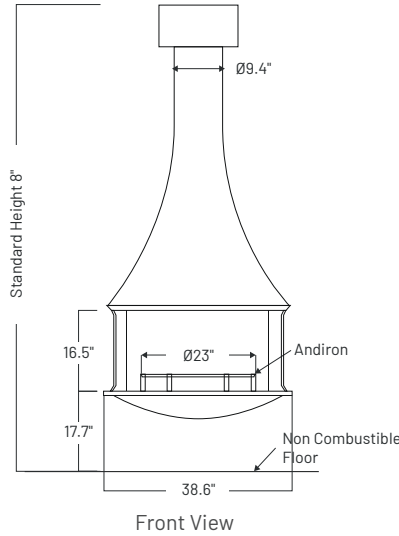

ZELIA 908

TECHNICAL SPECIFICATIONS

Central | Wall-Mounted