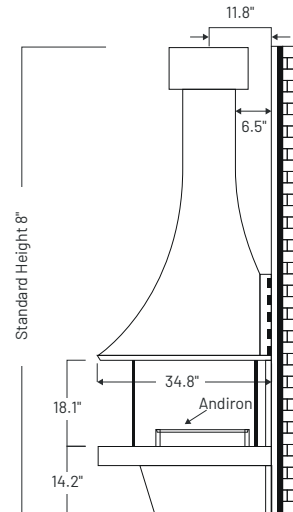

Side View

BTU		LOGS			VENTING			WEIGHT WITHOUT GLASS
Wood or Gas	EPA	Wood Logs	Ecological Logs	Gas Burner	Type	Diameter	Brands	Base / Upper Part
Max. 55 000	EPA Exempt	Max 22"L, 24 lbs	Max 21 lbs, ≈ 7 logs	Max 24" Class A		10"	Selkirk, Security Chimney, ICC RIS, DuraVent	198 lbs / 121 lbs

DIMENSIONS							DISTANCE TO COMBUSTIBLES	
Width	Depth (Wall-Mounted)	Overall Height	Base Height		Required Space Between Base and Hood		All Around	Floor Protection
			Open Version	Glass-Enclosed Version	Open Version	Glass-Enclosed Version		
46"	34.84"	96"	13.75"	14.25"	17,719"	18,125"	48"	86.25" Diameter X 0.375" Thick

DIMENSIONS				DISTANCE TO COMBUSTIBLES		
Width	Depth Wall-Mounted	Standard Height	Opening	All Around	Floor Protection	Min. distance from floor
38.625"	29.29"	96"	16.5" H	48"	78.625" Diameter X 0.375" Thick	12" H