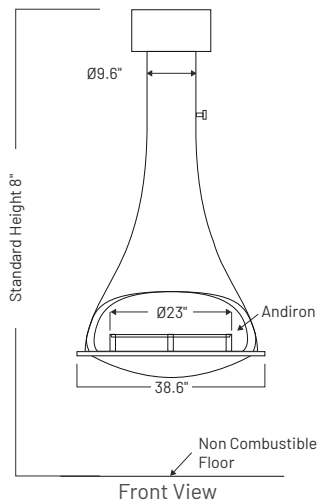

Wall-Mounted

BTU		LOGS			VENTING		
Wood or Gas*	EPA	Wood Logs	Ecological Logs	Gas Log Set*	Type	Diameter	Brands
Max. 55 000	EPA Exempt	Max 22"L, 24 lbs	Max 21lbs, ≈ 7 logs	Max 24"	Class A	10"	Selkirk, Security Chimney, ICC RIS, DuraVent

DIMENSIONS				DISTANCE TO COMBUSTIBLES		
Width	Depth Wall-Mounted	Standard Height	Opening	All Around	Floor Protection	Min. distance from floor
38.625"	29.33"	96"	31.5625" W X 12.2" H	48"	78.594" Diameter X 0.375" Thick	12.2" H

*Gas option only available on wall-mounted units