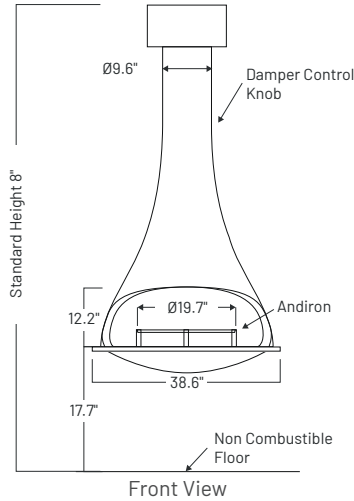

DIMENSIONS				DISTANCE TO COMBUSTIBLES		
Width	Depth Wall-Mounted	Standard Height	Opening	All Around	Floor Protection	Min. distance from floor
38.625"	29.29"	96"	16.5" H	48"	78.625" Diameter X 0.375" Thick	12" H

TATIANA options

This picture is of European origin, and it is imperative that each unit be installed in accordance with local regulations.

TATIANA BLACK WALL MOUNT

TATIANA 997

TECHNICAL SPECIFICATIONS

Central

DIMENSIONS				DISTANCE TO COMBUSTIBLES		
Width	Depth Wall-Mounted	Standard Height	Opening	All Around	Floor Protection	Min. distance from floor
38.625"	29.33"	96"	31.5625" W X 12.2" H	48"	78.594" Diameter X 0.375" Thick	12.2" H