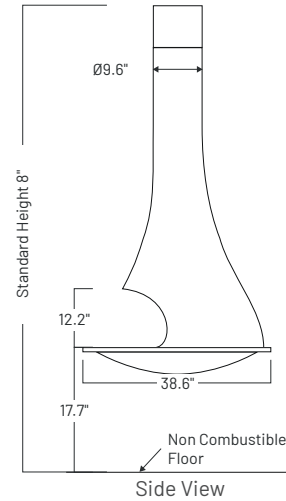

TATIANA 997

TECHNICAL SPECIFICATIONS

Central