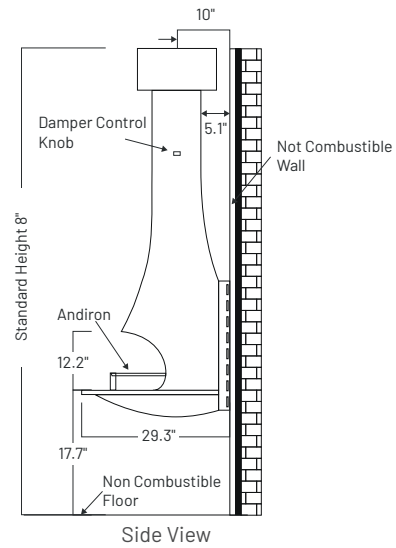

Wall-Mounted

BTU		LOGS			VENTING		
Wood or Gas*	EPA	Wood Logs	Ecological Logs	Gas Log Set*	Type	Diameter	Brands
Max. 55 000	EPA Exempt	Max 22"L, 24 lbs	Max 21lbs, ≈ 7 logs	Max 24"	Class A	10"	Selkirk, Security Chimney, ICC RIS, DuraVent

DIMENSIONS				DISTANCE TO COMBUSTIBLES		
Width	Depth Wall-Mounted	Standard Height	Opening	All Around	Floor Protection	Min. distance from floor
38.625"	29.33"	96"	31.5625" W X 12.2" H	48"	78.594" Diameter X 0.375" Thick	12.2" H

*Gas option only available on wall-mounted units