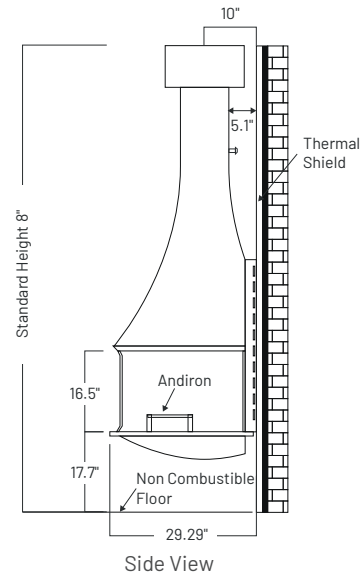

Wall-Mounted