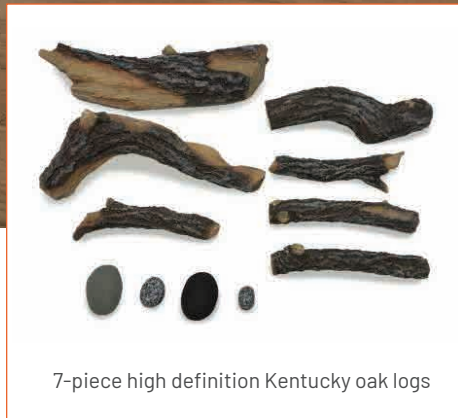

8-piece high definition Eastern township birch logs

7-piece high definition Kentucky oak logs

3-piece high definition Vancouver Island driftwood logs to add to the standard logs

Standard 'Vancouver Island Drift Logs' are included with each Illusion® fireplace. A 3-pieces set with the Illusion® 42 and 47, and 7-pieces set with the Illusion® 56. The other sets of logs are not included but can be bought separately.