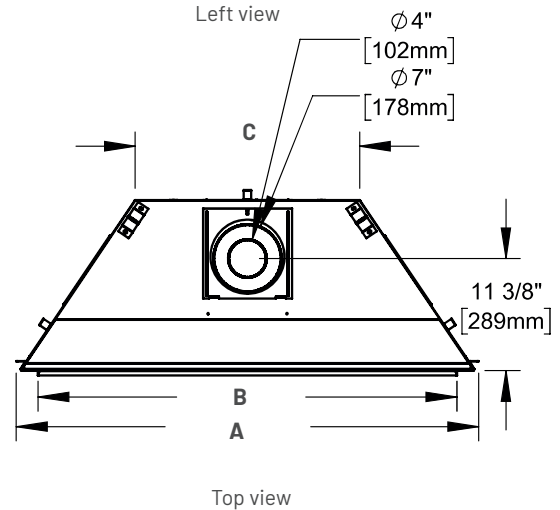

Classic Cedar

Seasoned Teak

Walnut

Tennessee Beige

DESCRIPTION	DIMENSIONS	DESCRIPTION	DIMENSIONS
Live Edge Timber 5'	60"W x 8"D x 7"H	Sawmill Slab Mantel 5'	60"W x 8¼"D x 4"H
Live Edge Timber 6'	72"W x 8"D x 7"H	Sawmill Slab Mantel 6'	72"W x 8¼"D x 4"H
Hewn Mortise Beam 5'	60"W x 7"D x 6,5"H	Limestone 5'	60"W x 8"D x 7"H
Hewn Mortise Beam 6'	72"W x 7"D x 6,5"H	Limestone 6'	72"W x 8"D x 7"H
Rough Sawn Beam 5'	60"W x 8"D x 8"H		
Rough Sawn Beam 6'	72"W x 8"D x 8"H		

TECHNICAL SPECIFICATIONS

ILLUSION®

	BTU				Type	VENTING		Type	GLASS	
	Max NG	Max LP	Min NG	Min LP		Max. Height	In & Out Diameter		Dimensions	Surface
42	20,000	20,000	14,000	14,000	Direct	40 feet	4" & 7"	Clear View	36.5" x 16.75"	628 sq in
47	24,000	24,000	17,000	17,000	Direct	40 feet	4" & 7"	Clear View	40.5" x 16.75"	698 sq in
56	28,000	26,500	22,000	21,000	Direct	40 feet	4" & 7"	Clear View	50.5" x 16.75"	845 sq in

	OVERALL DIMENSIONS					FRAMING DIMENSIONS			OPTIONAL BLOWER		MANTEL SHELF CLEARANCE	
	Height	Depth	Width (A)	Width (B)	Width (C)	Height	Depth	Width	Type	CFM	Shelf depth	Clearance
42	39.0625"	18.8125"	42"	38.5"	18.75"	39.375"	18.5625"	42.5"	Vitesse Variable	100	6"	16"
47	39.0625"	18.8125"	46.875"	42.5"	22.75"	39.375"	18.5625"	47.375"	Vitesse Variable	100	6"	16"
56	39.0625"	18.8125"	56"	52.5"	32.75"	39.375"	18.5625"	56.5"	Vitesse Variable	100	6"	16"