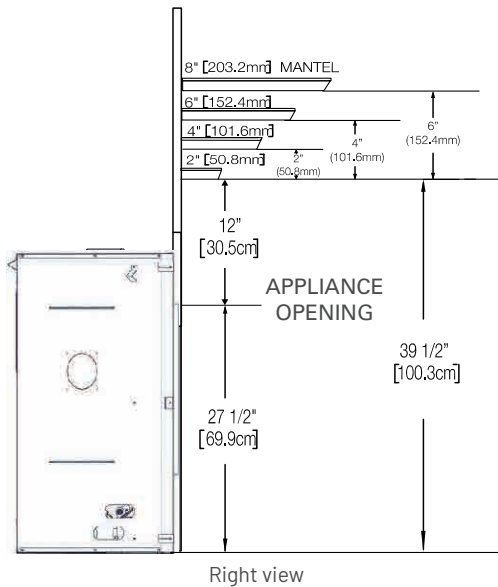

Classic Cedar

Seasoned Teak

Walnut

Tennessee Beige

DESCRIPTION	DIMENSIONS	DESCRIPTION	DIMENSIONS
Live Edge Timber 5'	60"W x 8"D x 7"H	Sawmill Slab Mantel 5'	60"W x 8¼"D x 4"H
Live Edge Timber 6'	72"W x 8"D x 7"H	Sawmill Slab Mantel 6'	72"W x 8¼"D x 4"H
Hewn Mortise Beam 5'	60"W x 7"D x 6,5"H	Limestone 5'	60"W x 8"D x 7"H
Hewn Mortise Beam 6'	72"W x 7"D x 6,5"H	Limestone 6'	72"W x 8"D x 7"H
Rough Sawn Beam 5'	60"W x 8"D x 8"H		
Rough Sawn Beam 6'	72"W x 8"D x 8"H		

TECHNICAL SPECIFICATIONS

ILLUSION®

	BTU				Type	VENTING		Type	GLASS	
	Max NG	Max LP	Min NG	Min LP		Max. Height	In & Out Diameter		Dimensions	Surface
42	20,000	20,000	14,000	14,000	Direct	40 feet	4" & 7"	Clear View	36.5" x 16.75"	628 sq in
47	24,000	24,000	17,000	17,000	Direct	40 feet	4" & 7"	Clear View	40.5" x 16.75"	698 sq in
56	28,000	26,500	22,000	21,000	Direct	40 feet	4" & 7"	Clear View	50.5" x 16.75"	845 sq in

	OVERALL DIMENSIONS					FRAMING DIMENSIONS			OPTIONAL BLOWER		MANTEL SHELF CLEARANCE	
	Height	Depth	Width (A)	Width (B)	Width (C)	Height	Depth	Width	Type	CFM	Shelf depth	Clearance
42	39.0625"	18.8125"	42"	38.5"	18.75"	39.375"	18.5625"	42.5"	Vitesse Variable	100	6"	16"
47	39.0625"	18.8125"	46.875"	42.5"	22.75"	39.375"	18.5625"	47.375"	Vitesse Variable	100	6"	16"
56	39.0625"	18.8125"	56"	52.5"	32.75"	39.375"	18.5625"	56.5"	Vitesse Variable	100	6"	16"