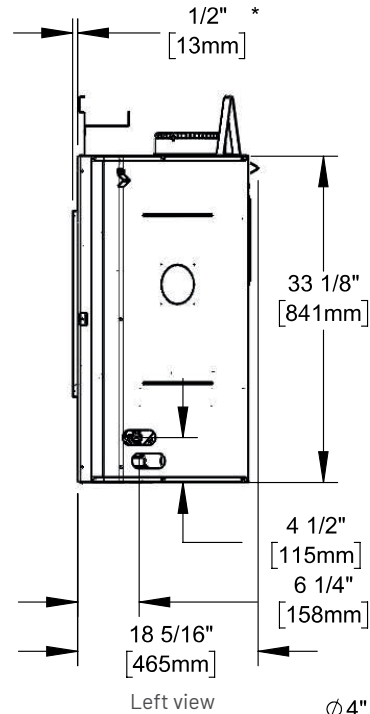

Classic Cedar

Seasoned Teak

Walnut

Tennessee Beige

DESCRIPTION	DIMENSIONS	DESCRIPTION	DIMENSIONS
Live Edge Timber 5'	60"W x 8"D x 7"H	Sawmill Slab Mantel 5'	60"W x 8¼"D x 4"H
Live Edge Timber 6'	72"W x 8"D x 7"H	Sawmill Slab Mantel 6'	72"W x 8¼"D x 4"H
Hewn Mortise Beam 5'	60"W x 7"D x 6,5"H	Limestone 5'	60"W x 8"D x 7"H
Hewn Mortise Beam 6'	72"W x 7"D x 6,5"H	Limestone 6'	72"W x 8"D x 7"H
Rough Sawn Beam 5'	60"W x 8"D x 8"H		
Rough Sawn Beam 6'	72"W x 8"D x 8"H		

TECHNICAL SPECIFICATIONS

ILLUSION®

	BTU				Type	VENTING		Type	GLASS	
	Max NG	Max LP	Min NG	Min LP		Max. Height	In & Out Diameter		Dimensions	Surface
42	20,000	20,000	14,000	14,000	Direct	40 feet	4" & 7"	Clear View	36.5" x 16.75"	628 sq in
47	24,000	24,000	17,000	17,000	Direct	40 feet	4" & 7"	Clear View	40.5" x 16.75"	698 sq in
56	28,000	26,500	22,000	21,000	Direct	40 feet	4" & 7"	Clear View	50.5" x 16.75"	845 sq in

	OVERALL DIMENSIONS					FRAMING DIMENSIONS			OPTIONAL BLOWER		MANTEL SHELF CLEARANCE	
	Height	Depth	Width (A)	Width (B)	Width (C)	Height	Depth	Width	Type	CFM	Shelf depth	Clearance
42	39.0625"	18.8125"	42"	38.5"	18.75"	39.375"	18.5625"	42.5"	Vitesse Variable	100	6"	16"
47	39.0625"	18.8125"	46.875"	42.5"	22.75"	39.375"	18.5625"	47.375"	Vitesse Variable	100	6"	16"
56	39.0625"	18.8125"	56"	52.5"	32.75"	39.375"	18.5625"	56.5"	Vitesse Variable	100	6"	16"