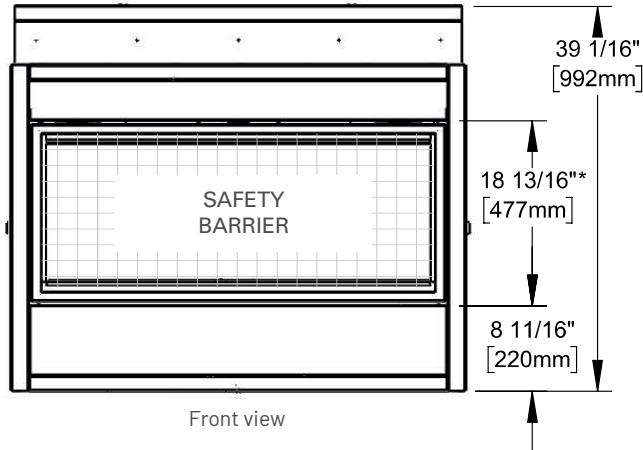

TECHNICAL SPECIFICATIONS

ILLUSION®

	BTU				Type	VENTING		Type	GLASS	
	Max NG	Max LP	Min NG	Min LP		Max. Height	In & Out Diameter		Dimensions	Surface
42	20,000	20,000	14,000	14,000	Direct	40 feet	4" & 7"	Clear View	36.5" x 16.75"	628 sq in
47	24,000	24,000	17,000	17,000	Direct	40 feet	4" & 7"	Clear View	40.5" x 16.75"	698 sq in
56	28,000	26,500	22,000	21,000	Direct	40 feet	4" & 7"	Clear View	50.5" x 16.75"	845 sq in