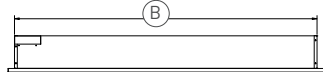

FEATURES

- Three light strips allow for yellow, orange, blue, violet & pink colored flames.
- Heater and Fan are both included. The flame operates with or without heat.
- Hard wire ready and thermostat ready.
- Comes with clear glass media, a log set and a black steel surround trim that can be installed if needed.
- Perfect for zone heating. Approx. 500 sq. ft. 4800 BTUs
- Remote for flame & heater

DECORATIVE MEDIA

Included Media: All units come with a log set, glass beads and glass chunks.

Designer Tip: Optional decorative media choices are available for this series, please visit our for more details.

TECHNICAL SPECIFICATIONS

AMB-IW-50

Top view

AMB-IW-60

AMB-IW-72

ENERGY			ENERGY CONSUMPTION		FLAME MOTOR		HEATING AREA
Volts	Amps	Watts	High	Off	Lamps	Rotor Motor	Area sq in
120	12.5	1500 max	High 1500 w / Low 750 w	22 watts	LED	1 to 5 watts	500

	GLASS			DIMENSIONS			BLOWER INCLUDED	
	Type	Dimensions	Area sq in	Height (A)	Depth (C)	Width (B)	Type	CFM
50	Ceramic	13.25" X 48.75"	646	15.625"	5.625"	50.25"	Heat activated, single speed	100
60	Ceramic	13.25" X 58.75"	778	15.625"	5.625"	60.25"	Heat activated, single speed	100
74	Ceramic	13.25" X 72.75"	964	15.625"	5.625"	74.25"	Heat activated, single speed	100