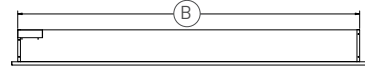

FEATURES

- Three light strips allow for yellow, orange, blue, violet & pink colored flames.
- Heater and Fan are both included. The flame operates with or without heat.
- Hard wire ready and thermostat ready.
- Comes with clear glass media, a log set and a black steel surround trim that can be installed if needed.
- Perfect for zone heating. Approx. 500 sq. ft. 4800 BTUs
- Remote for flame & heater

DECORATIVE MEDIA

Included Media: All units come with a log set, glass beads and glass chunks.

Designer Tip: Optional decorative media choices are available for this series, please visit our for more details.

TECHNICAL SPECIFICATIONS

AMB-IW-50

AMB-IW-60

Top view

AMB-IW-72

ENERGY			ENERGY CONSUMPTION		FLAME MOTOR		HEATING AREA
Volts	Amps	Watts	High	Off	Lamps	Rotor Motor	Area sq in
120	12.5	1500 max	High 1500 w / Low 750 w	22 watts	LED	1 to 5 watts	500

	GLASS			DIMENSIONS			BLOWER INCLUDED	
	Type	Dimensions	Area sq in	Height (A)	Depth (C)	Width (B)	Type	CFM
50	Ceramic	13.25" X 48.75"	646	15.625"	5.625"	50.25"	Heat activated, single speed	100
60	Ceramic	13.25" X 58.75"	778	15.625"	5.625"	60.25"	Heat activated, single speed	100
74	Ceramic	13.25" X 72.75"	964	15.625"	5.625"	74.25"	Heat activated, single speed	100