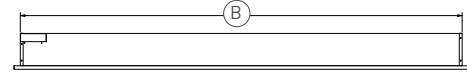

Top view

Side view

AMB-IW-72

Front view

Top view

Side view

ENERGY			ENERGY CONSUMPTION		FLAME MOTOR		HEATING AREA
Volts	Amps	Watts	High	Off	Lamps	Rotor Motor	Area sq in
120	12.5	1500 max	High 1500 w / Low 750 w	22 watts	LED	1 to 5 watts	500

	GLASS			DIMENSIONS			BLOWER INCLUDED	
	Type	Dimensions	Area sq in	Height (A)	Depth (C)	Width (B)	Type	CFM
50	Ceramic	13.25" X 48.75"	646	15.625"	5.625"	50.25"	Heat activated, single speed	100
60	Ceramic	13.25" X 58.75"	778	15.625"	5.625"	60.25"	Heat activated, single speed	100
74	Ceramic	13.25" X 72.75"	964	15.625"	5.625"	74.25"	Heat activated, single speed	100