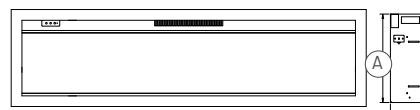

Side view

AMB-IW-60

Front view