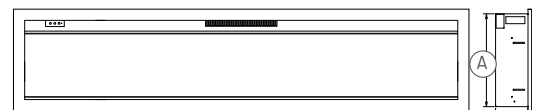

Side view

AMB-IW-72

Front view