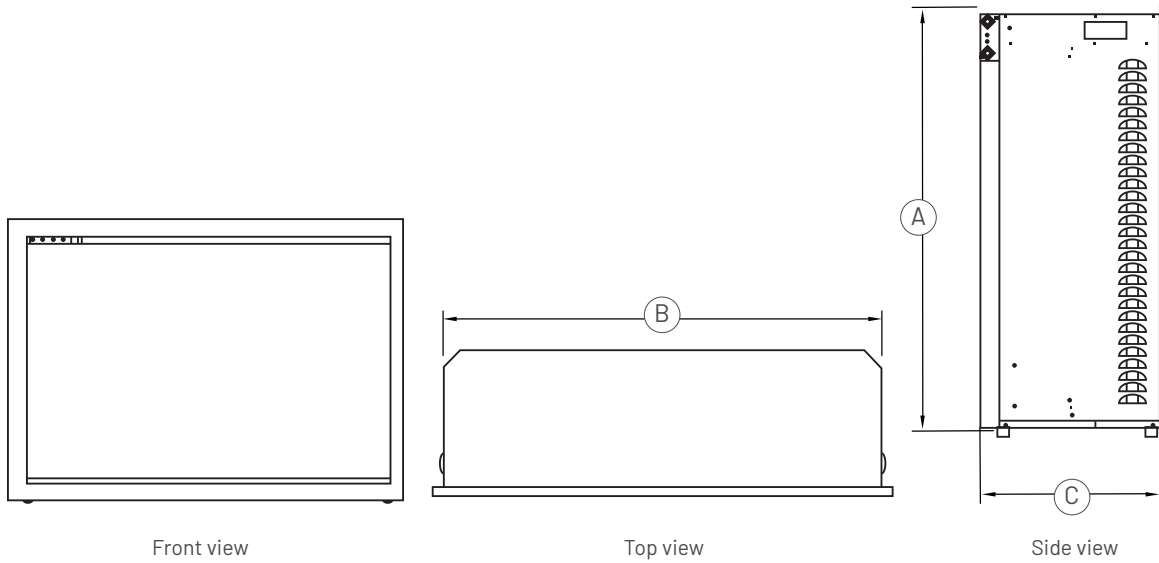

MODELS: **FP-36, FP-42**

ENERGY			ENERGY CONSUMPTION		FLAME TECHNOLOGY		HEATING CAPACITY
Volts	Amps	Watts	Heater On	Heater Off	Lamps	Rotor Motor	Heating Area sq ft
120	12.5	1200 max	High 1200 w / Low 600 w	22 watts	LED	1 to 5 watts	500

	GLASS			DIMENSIONS			BLOWER INCLUDED	
	Type	Dimensions	Area sq in	Height (A)	Depth (C)	Width (B)	Type	CFM
FP-36	Ceramic	23.625" X 35.25"	832	21.25"	12.375"	37.125"	Heat Activated	100
FP-42	Ceramic	28.125" X 41.375"	1164	31.625"	13.75"	43.25"	Heat Activated	100

MODELS: **FP-36, FP-42**

Framing and Clearances

The rough wall opening size of the fireplace:

	W (")	D (")	H (")
FP36	38 1/8	13 3/8	27 11/32
FP42	44 1/4	14 3/4	31 3/4