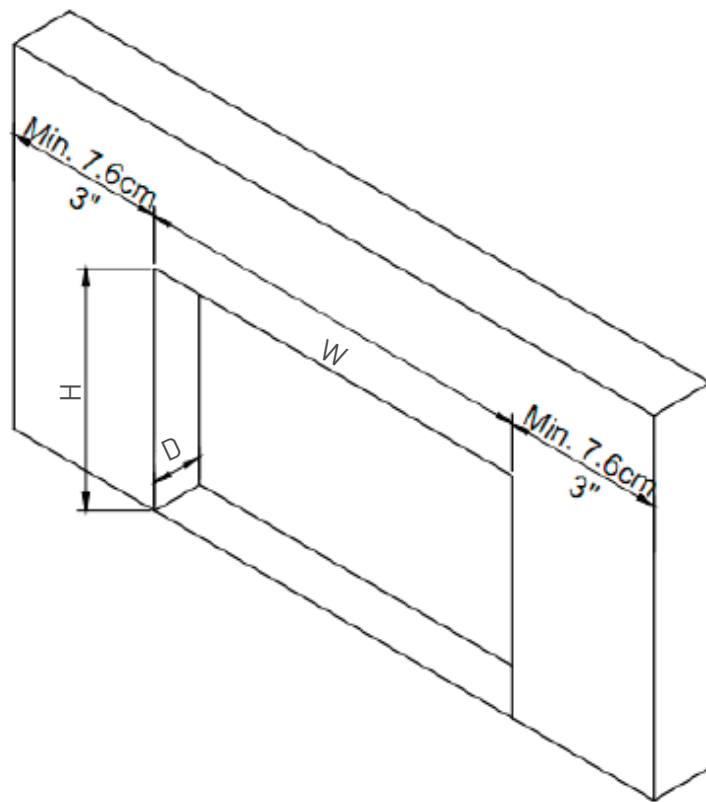

MODELS: **FP-36, FP-42**

ENERGY			ENERGY CONSUMPTION		FLAME TECHNOLOGY		HEATING CAPACITY
Volts	Amps	Watts	Heater On	Heater Off	Lamps	Rotor Motor	Heating Area sq ft
120	12.5	1200 max	High 1200 w / Low 600 w	22 watts	LED	1 to 5 watts	500

	GLASS			DIMENSIONS			BLOWER INCLUDED	
	Type	Dimensions	Area sq in	Height (A)	Depth (C)	Width (B)	Type	CFM
FP-36	Ceramic	23.625" X 35.25"	832	21.25"	12.375"	37.125"	Heat Activated	100
FP-42	Ceramic	28.125" X 41.375"	1164	31.625"	13.75"	43.25"	Heat Activated	100

MODELS: **FP-36, FP-42**

Framing and Clearances

The rough wall opening size of the fireplace:

	W (")	D (")	H (")
FP36	38 1/8	13 3/8	27 11/32
FP42	44 1/4	14 3/4	31 3/4