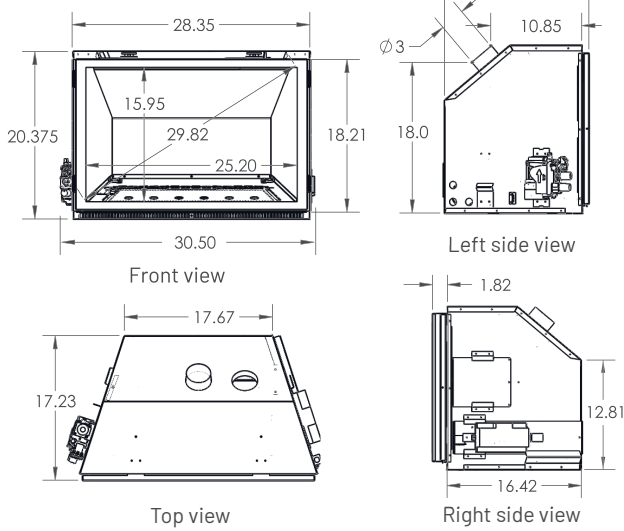

Classic Cedar

Seasoned Teak

Walnut

Tennessee Beige

Storm Grey

Mahogany

DESCRIPTION	DIMENSIONS	DESCRIPTION	DIMENSIONS	DESCRIPTION	DIMENSIONS
Live Edge Timber 5'	60"W x 8"D x 7"H	Rough Sawn Beam 5'	60"W x 8"D x 8"H	Limestone 5'	60"W x 8"D x 7"H
Live Edge Timber 6'	72"W x 8"D x 7"H	Rough Sawn Beam 6'	72"W x 8"D x 8"H	Limestone 6'	72"W x 8"D x 7"H
Hewn Mortise Beam 5'	60"W x 7"D x 6,5"H	Sawmill Slab Mantel 4'	48"W x 8,25"D x 4"H	Vintage Timber 4'	48"W x 6"D x 5,75"H
Hewn Mortise Beam 6'	72"W x 7"D x 6,5"H	Sawmill Slab Mantel 5'	60"W x 8,25"D x 4"H	Vintage Timber 5'	60"W x 6"D x 5,75"H
		Sawmill Slab Mantel 6'	72"W x 8,25"D x 4"H	Vintage Timber 6'	72"W x 6"D x 5,75"H

Inspiration®

TECHNICAL SPECIFICATIONS

INSPIRATION® 29

With controls at the front

With controls at the back

BTU INPUT				EFFICIENCIES		VENTING			GLASS		
NG Max	LP Max	NG Low	LP Low	Energuide	Steady State	Type	Max. Height	ID & OD	Type	Dimensions	Area sq in
31,500	29,500	17,500	15,000	NG 71.4% LP 72.3%	NG 79% LP 79%	Flex	40 feet	3" ID	Pure vision Robax	25.75" x 16"	410