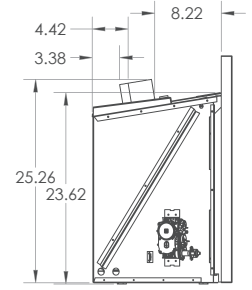

	DIMENSIONS			MINIMUM FIREPLACE OPENING			VENTILATION		FUEL MANAGEMENT		
	Height	Depth	Width	Height	Depth	Width	Type	CFM	Valve type	Thermostat	Turn Down
Control back	20"	17.25"	28.5625"	20"	18"	28.75"	Variable speed	125	IPI	Remote control	NG 45% LP 50%
Control front	20"	17.25"	30.5"	20"	18"	30.75"	Variable speed	125	IPI	Remote control	NG 45% LP 50%

Inspiration® 34 Fireplace Insert with Logs, Tinted Mirrored Glass Finish and Standard Black Surround.

TECHNICAL SPECIFICATIONS

INSPIRATION® 34

Front view

Top view

Right side view

Left side view

BTU INPUT				EFFICIENCIES		VENTING			GLASS		
NG Max	LP Max	NG Low	LP Low	Energuide	Steady State	Type	Max. Height	ID & OD	Type	Dimensions	Area sq in
40,000	40,000	21,000	20,000	71.93%	73.64%	Flex	40 feet	3"	Ceramic	29.5" x 18.25"	538

DIMENSIONS			MINIMUM FIREPLACE OPENING			BLOWER		FUEL MANAGEMENT		
Height	Depth	Width	Height	Depth	Width	Type	CFM	Valve type	Thermostat	Turn down
23.625"	15.9375"	33.9375"	24"	16"	34.625"	Variable Speed	125	IPI	Remote control	NG 47.5% LP 50%