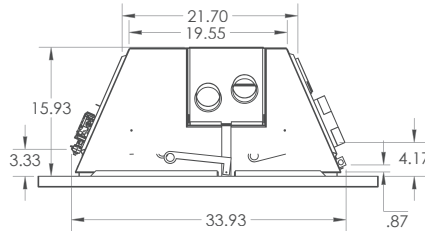

Inspiration®

TECHNICAL SPECIFICATIONS

INSPIRATION® 29

With controls at the front

With controls at the back

BTU INPUT				EFFICIENCIES		VENTING			GLASS		
NG Max	LP Max	NG Low	LP Low	Energuide	Steady State	Type	Max. Height	ID & OD	Type	Dimensions	Area sq in
31,500	29,500	17,500	15,000	NG 71.4% LP 72.3%	NG 79% LP 79%	Flex	40 feet	3" ID	Pure vision Robax	25.75" x 16"	410

	DIMENSIONS			MINIMUM FIREPLACE OPENING			VENTILATION		FUEL MANAGEMENT		
	Height	Depth	Width	Height	Depth	Width	Type	CFM	Valve type	Thermostat	Turn Down
Control back	20"	17.25"	28.5625"	20"	18"	28.75"	Variable speed	125	IPI	Remote control	NG 45% LP 50%
Control front	20"	17.25"	30.5"	20"	18"	30.75"	Variable speed	125	IPI	Remote control	NG 45% LP 50%

Inspiration® 34 Fireplace Insert with Logs, Tinted Mirrored Glass Finish and Standard Black Surround.

TECHNICAL SPECIFICATIONS

INSPIRATION® 34

Front view

Top view

Right side view

Left side view

BTU INPUT				EFFICIENCIES		VENTING			GLASS		
NG Max	LP Max	NG Low	LP Low	Energuide	Steady State	Type	Max. Height	ID & OD	Type	Dimensions	Area sq in
40,000	40,000	21,000	20,000	71.93%	73.64%	Flex	40 feet	3"	Ceramic	29.5" x 18.25"	538