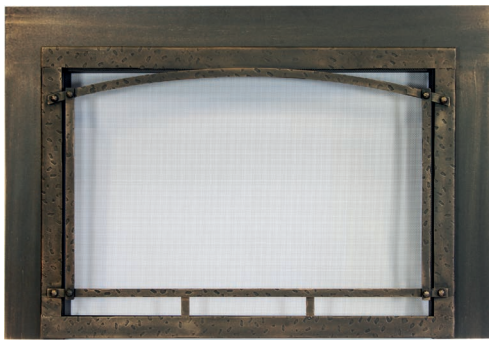

Craftsmen

DECORATIVE FRONTS FINISHES

ANODIZED FINISHES

(For the small trim on Modern fronts only)