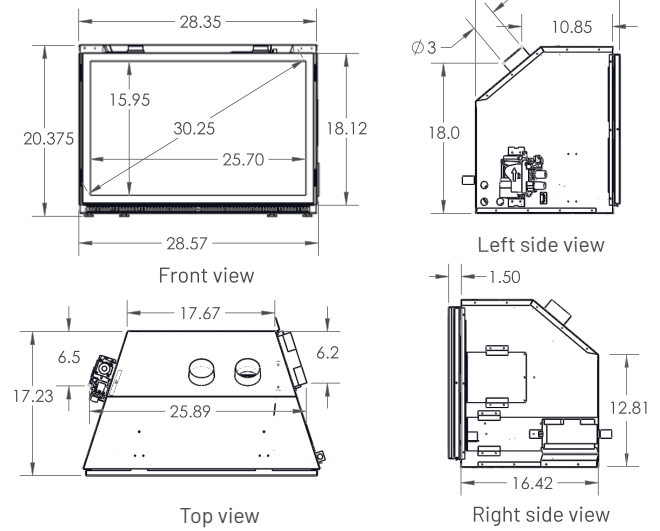

Classic Cedar

Seasoned Teak

Walnut

Tennessee Beige

Storm Grey

Mahogany

DESCRIPTION	DIMENSIONS	DESCRIPTION	DIMENSIONS	DESCRIPTION	DIMENSIONS
Live Edge Timber 5'	60"W x 8"D x 7"H	Rough Sawn Beam 5'	60"W x 8"D x 8"H	Limestone 5'	60"W x 8"D x 7"H
Live Edge Timber 6'	72"W x 8"D x 7"H	Rough Sawn Beam 6'	72"W x 8"D x 8"H	Limestone 6'	72"W x 8"D x 7"H
Hewn Mortise Beam 5'	60"W x 7"D x 6,5"H	Sawmill Slab Mantel 4'	48"W x 8,25"D x 4"H	Vintage Timber 4'	48"W x 6"D x 5,75"H
Hewn Mortise Beam 6'	72"W x 7"D x 6,5"H	Sawmill Slab Mantel 5'	60"W x 8,25"D x 4"H	Vintage Timber 5'	60"W x 6"D x 5,75"H
		Sawmill Slab Mantel 6'	72"W x 8,25"D x 4"H	Vintage Timber 6'	72"W x 6"D x 5,75"H

Inspiration®

TECHNICAL SPECIFICATIONS

INSPIRATION® 29

With controls at the front

With controls at the back

BTU INPUT				EFFICIENCIES		VENTING			GLASS		
NG Max	LP Max	NG Low	LP Low	Energuide	Steady State	Type	Max. Height	ID & OD	Type	Dimensions	Area sq in
31,500	29,500	17,500	15,000	NG 71.4% LP 72.3%	NG 79% LP 79%	Flex	40 feet	3" ID	Pure vision Robax	25.75" x 16"	410

	DIMENSIONS			MINIMUM FIREPLACE OPENING			VENTILATION		FUEL MANAGEMENT		
	Height	Depth	Width	Height	Depth	Width	Type	CFM	Valve type	Thermostat	Turn Down
Control back	20"	17.25"	28.5625"	20"	18"	28.75"	Variable speed	125	IPI	Remote control	NG 45% LP 50%
Control front	20"	17.25"	30.5"	20"	18"	30.75"	Variable speed	125	IPI	Remote control	NG 45% LP 50%