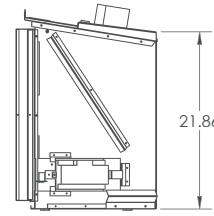

	DIMENSIONS			MINIMUM FIREPLACE OPENING			VENTILATION		FUEL MANAGEMENT		
	Height	Depth	Width	Height	Depth	Width	Type	CFM	Valve type	Thermostat	Turn Down
Control back	20"	17.25"	28.5625"	20"	18"	28.75"	Variable speed	125	IPI	Remote control	NG 45% LP 50%
Control front	20"	17.25"	30.5"	20"	18"	30.75"	Variable speed	125	IPI	Remote control	NG 45% LP 50%

Inspiration® 34 Fireplace Insert with Logs, Tinted Mirrored Glass Finish and Standard Black Surround.

TECHNICAL SPECIFICATIONS

INSPIRATION® 34

Front view

Top view

Right side view

Left side view

BTU INPUT				EFFICIENCIES		VENTING			GLASS		
NG Max	LP Max	NG Low	LP Low	Energuide	Steady State	Type	Max. Height	ID & OD	Type	Dimensions	Area sq in
40,000	40,000	21,000	20,000	71.93%	73.64%	Flex	40 feet	3"	Ceramic	29.5" x 18.25"	538

DIMENSIONS			MINIMUM FIREPLACE OPENING			BLOWER		FUEL MANAGEMENT		
Height	Depth	Width	Height	Depth	Width	Type	CFM	Valve type	Thermostat	Turn down
23.625"	15.9375"	33.9375"	24"	16"	34.625"	Variable Speed	125	IPI	Remote control	NG 47.5% LP 50%