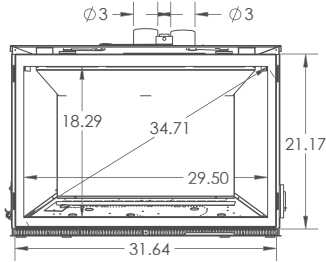

Classic Cedar

Seasoned Teak

Walnut

Tennessee Beige

Storm Grey

Mahogany

DESCRIPTION	DIMENSIONS	DESCRIPTION	DIMENSIONS	DESCRIPTION	DIMENSIONS
Live Edge Timber 5'	60"W x 8"D x 7"H	Rough Sawn Beam 5'	60"W x 8"D x 8"H	Limestone 5'	60"W x 8"D x 7"H
Live Edge Timber 6'	72"W x 8"D x 7"H	Rough Sawn Beam 6'	72"W x 8"D x 8"H	Limestone 6'	72"W x 8"D x 7"H
Hewn Mortise Beam 5'	60"W x 7"D x 6,5"H	Sawmill Slab Mantel 4'	48"W x 8,25"D x 4"H	Vintage Timber 4'	48"W x 6"D x 5,75"H
Hewn Mortise Beam 6'	72"W x 7"D x 6,5"H	Sawmill Slab Mantel 5'	60"W x 8,25"D x 4"H	Vintage Timber 5'	60"W x 6"D x 5,75"H
		Sawmill Slab Mantel 6'	72"W x 8,25"D x 4"H	Vintage Timber 6'	72"W x 6"D x 5,75"H

Inspiration®

TECHNICAL SPECIFICATIONS

INSPIRATION® 29

With controls at the front

With controls at the back

BTU INPUT				EFFICIENCIES		VENTING			GLASS		
NG Max	LP Max	NG Low	LP Low	Energuide	Steady State	Type	Max. Height	ID & OD	Type	Dimensions	Area sq in
31,500	29,500	17,500	15,000	NG 71.4% LP 72.3%	NG 79% LP 79%	Flex	40 feet	3" ID	Pure vision Robax	25.75" x 16"	410

	DIMENSIONS			MINIMUM FIREPLACE OPENING			VENTILATION		FUEL MANAGEMENT		
	Height	Depth	Width	Height	Depth	Width	Type	CFM	Valve type	Thermostat	Turn Down
Control back	20"	17.25"	28.5625"	20"	18"	28.75"	Variable speed	125	IPI	Remote control	NG 45% LP 50%
Control front	20"	17.25"	30.5"	20"	18"	30.75"	Variable speed	125	IPI	Remote control	NG 45% LP 50%

Inspiration® 34 Fireplace Insert with Logs, Tinted Mirrored Glass Finish and Standard Black Surround.

TECHNICAL SPECIFICATIONS

INSPIRATION® 34

Front view

Top view

Right side view

Left side view

BTU INPUT				EFFICIENCIES		VENTING			GLASS		
NG Max	LP Max	NG Low	LP Low	Energuide	Steady State	Type	Max. Height	ID & OD	Type	Dimensions	Area sq in
40,000	40,000	21,000	20,000	71.93%	73.64%	Flex	40 feet	3"	Ceramic	29.5" x 18.25"	538