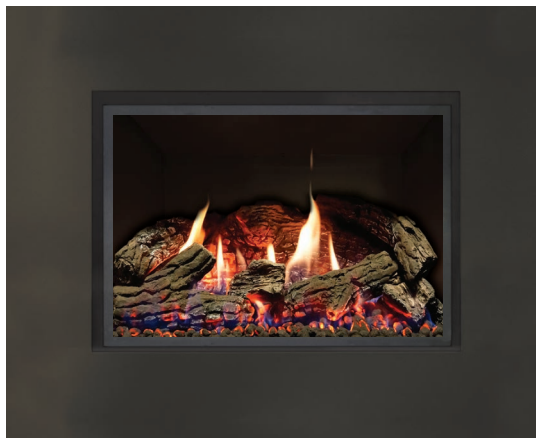

4-sided Standard surround