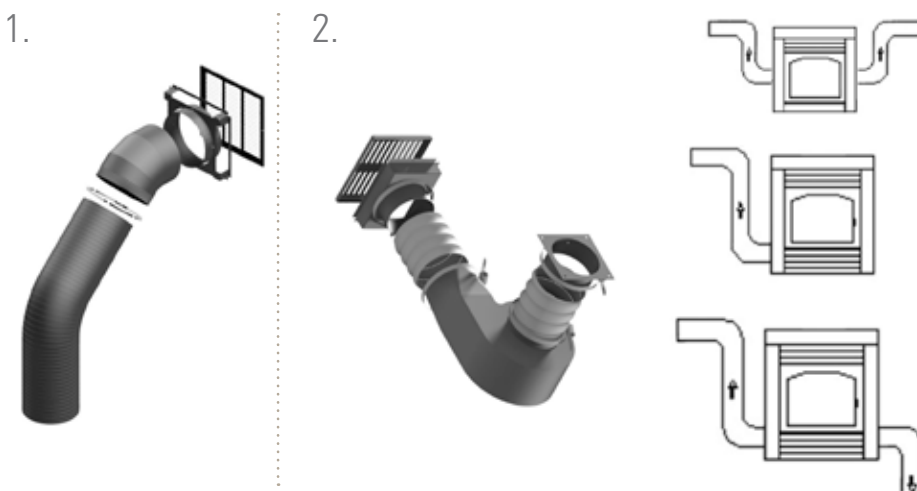

ELEGANCE® EPA WOOD FIREPLACE SERIES

FEATURES

An Exceptional Fire

The Elegance® series offers an exclusive combination of aesthetics and technology. For instance, Soapstone has no equal for heat management. It absorbs 15% more heat than firebrick and radiates heat 5 times more than firebrick. This increased efficiency is also the most beautiful to look at inside the firebox. It feels and looks rich!

Heating Comfort

The Elegance® series features a unique patented air control system. This is an important detail when it comes to a wood fireplace. It allows you to slow down the fire to as low as 0.8 kg per hour. It will extend burntime and generate heat at a more even rate. When choosing a wood fireplace, make sure it truly has this type of control over the fire!

Watch how it works:
www.ambiancefireplaces.com/wood-fireplaces

The Elegance® series provides heat generously! You may want to take advantage of it by sending heat to other parts of your home. You have two options:

1. Use the Hot Air Gravity Kit. This option works without electricity. Hot air will rise naturally and disperse the heat to a room close by. This option is required for a 'clean face' application.
2. Forced Air Kit: This heat-activated fan will force the heat to travel further away from the fireplace. It can even be directed to the basement. This option is more efficient but requires electricity.