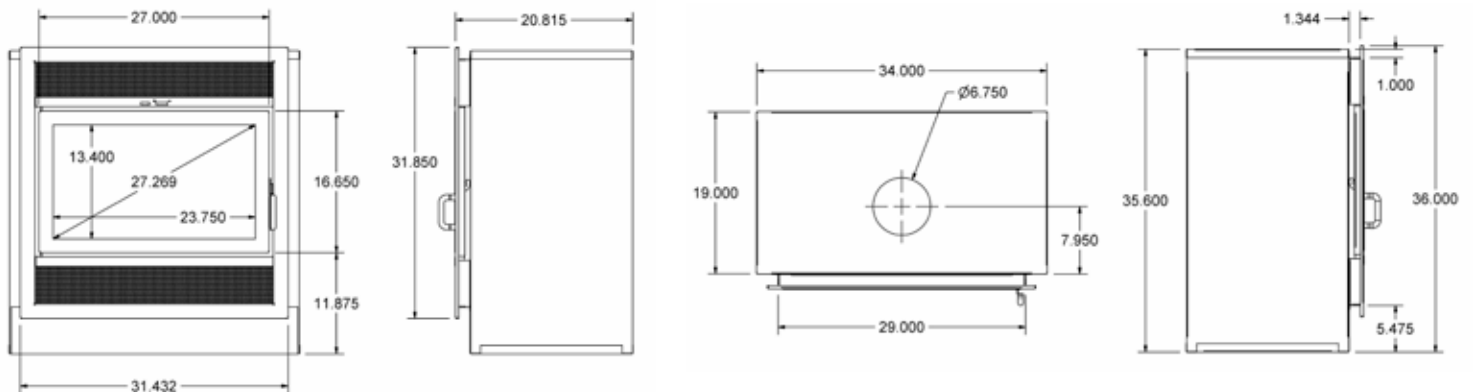

ELEGANCE® EPA WOOD FIREPLACE SERIES

STANDARD FRONTS All offered in Metallic Black only.

Arched Clean Face

Rectangular Clean Face

Arched Louvered

Rectangular Louvered

TECHNICAL SPECIFICATIONS ELEGANCE® 36

	BTU		FIREBOX		EFFICIENCIES			VENTING		
	Cordwood	EPA	Cu. Ft	Log Length	g / hr	Optimal %	LHV	Type	Diameter	Brands
Clean Face	75,000	25,944	2.4	24	1,77g	75%	72.6%	Class A	6-inch	All
With Louvres	75,000	25,944	2.4	24	1,77g	75%	72.6%	Class A	6-inch	All

	GLASS			DIMENSIONS			OPTIONAL BLOWER	
	Type	Dimensions	Area sq in	Height	Depth	Width	Type	CFM
Clean Face	Ceramic	23,75" X 13,4"	318	35.6"	21"	34"	Variable Speed	130
With Louvres	Ceramic	23,75" X 13,4"	318	35.6"	21"	34"	Variable Speed	130