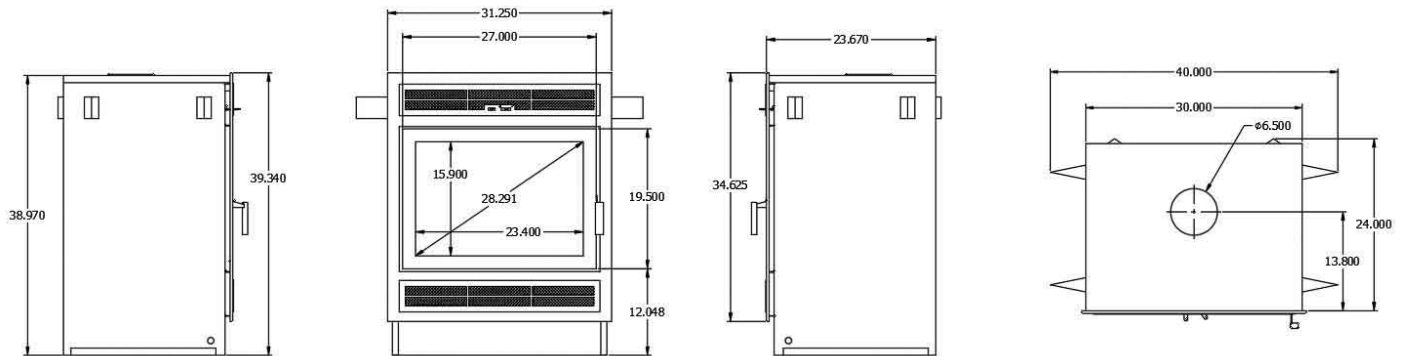

ELEGANCE® EPA WOOD FIREPLACE SERIES

TECHNICAL SPECIFICATIONS ELEGANCE® 40

	BTU		FIREBOX		EFFICIENCIES			VENTING		
	Cordwood	EPA	Cu. Ft	Log Length	g / hr	Optimal %	LHV	Type	Diameter	Brands
Clean Face	90,000	29,274	3.2	23	1,47g	75%	71.9%	Class A	6-inch	All
With Louvres	90,000	29,274	3.2	23	1,47g	75%	71.9%	Class A	6-inch	All

	GLASS			DIMENSIONS			BLOWER INCLUDED	
	Type	Dimensions	Area sq in	Height	Depth	Width	Type	CFM
Clean Face	Ceramic	23.4" X 15.9"	372	39.3"	24"	40"	Variable Speed	130
With Louvres	Ceramic	23.4" X 15.9"	372	39.3"	24"	40"	Variable Speed	130

Approved in Canada and USA