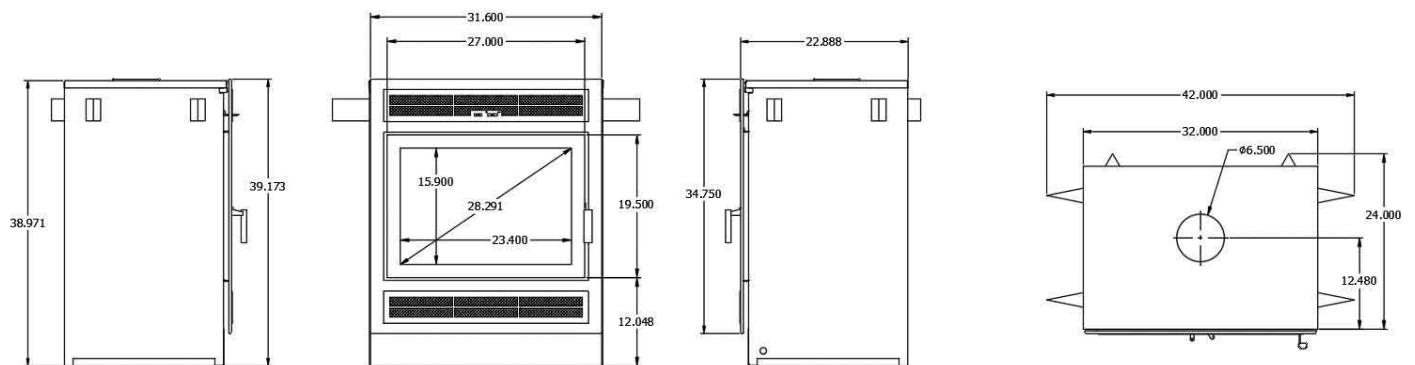

TECHNICAL SPECIFICATIONS ELEGANCE® 42

	BTU		FIREBOX		EFFICIENCIES			VENTING		
	Cordwood	EPA	Cu. Ft	Log Length	g / hr	Optimal %	LHV	Type	Diameter	Brands
Clean Face	100,000	26,354	3.8	23	1.85g	75%	72.6%	Class A	6-inch	All
With Louvres	100,000	26,354	3.8	23	1.85g	75%	72.6%	Class A	6-inch	All

	GLASS			DIMENSIONS			BLOWER INCLUDED	
	Type	Dimensions	Area sq in	Height	Depth	Width	Type	CFM
Clean Face	Ceramic	15.9" X 23.4"	372	39.2"	24"	42"	Variable Speed	250
With Louvres	Ceramic	15.9" X 23.4"	372	39.2"	24"	42"	Variable Speed	250

Approved in Canada and USA