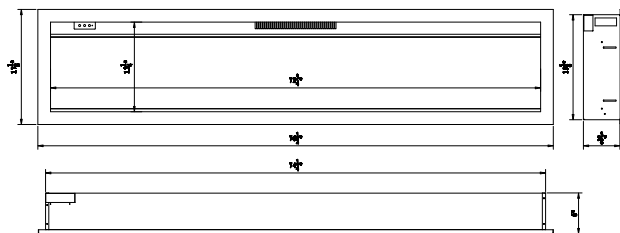

AMB-IW-74

	AMB-IW-50	AMB-IW-60	AMB-IW-74
Volts	120	120	120
Amps	12.5	12.5	12.5
Watts	1500 max	1500 max	1500 max
Heater On	1500 watts high, 750 watts low	1500 watts high, 750 watts low	1500 watts high, 750 watts low
Heater Off	22 watts	22 watts	22 watts
Lamps	LED 22 watts	LED 22 watts	LED 22 watts
Rotor Motor	1 at 5 watts	1 at 5 watts	1 at 5 watts
Height, Width, Depth	15-5/8 x 50-1/4 x 6-1/4	15-5/8 x 60-1/4 x 6-1/4	15-5/8 x 74-1/4 x 6-1/4
Glass Viewing Opening	13-1/4 x 48-3/4	13-1/4 x 58-3/4	13-1/4 x 72-3/4
Surround Size	17-1/8 x 52-1/2	17-1/8 x 62-1/2	17-1/8 x 74-1/4