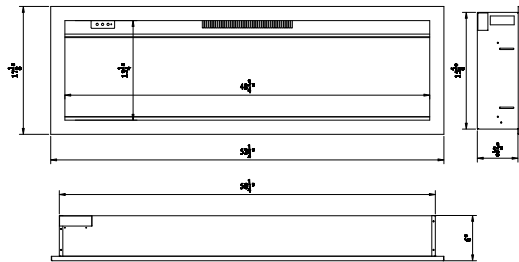

AMBIANCE IN WALL

AMBIANCE®
FIREPLACES | GRILLS

A PERFECT FIT

These In Wall electric fireplaces have been designed to give you the maximum in flexibility in selecting a unit that perfectly suits your needs. The stylish electric fireplace will be a focal point in any room, indoor or outdoor.

At just 6-1/4" in depth, it's a practical choice for new construction projects and renovations alike. As well as giving you the ability to install your fireplace with your choice of finishing material built right to the glass for a "clean face" design or using the provided black metal surround. Your choice – your design!

Featuring a state-of-the-art flame set, with just a click of your remote you can easily change the flame color from blue to purple to violet to orange or yellow. Additional media options available for purchase.

KEY FEATURES

- Three light strips allow for yellow, orange, blue, violet & rose colored flames
- Heater & Fan
  Flame operates with or without heat
- Perfect for zone heating.
  Approx. 500 sq. ft. 4800 BTUs
- Hard-wire ready
  Thermostat hard-wire ready
- Slim 6-1/4" comes with Clear glass media, black steel surround that can be installed if preferred

LIGHTING

Vibrant multi-colored state-of-the-art flame that is easily changed from purple to orange or yellow to blue to purple, rose or violet to blue with just a click of the remote.

AMB-IW-50