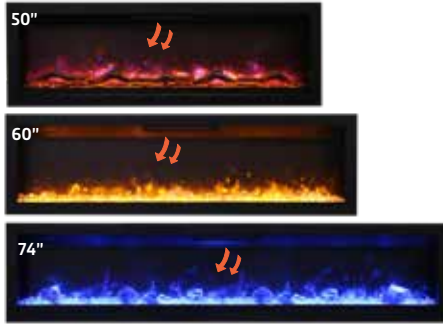

At just 6-1/4" in depth, it's a practical choice for new construction projects and renovations alike. As well as giving you the ability to install your fireplace with your choice of finishing material built right to the glass for a "clean face" design or using the provided black metal surround. Your choice – your design!

Featuring a state-of-the-art flame set, with just a click of your remote you can easily change the flame color from blue to purple to violet to orange or yellow. Additional media options available for purchase.

KEY FEATURES

-  Three light strips allow for yellow, orange, blue, violet & rose colored flames
-  Heater & Fan
Flame operates with or without heat
-  Perfect for zone heating.
Approx. 500 sq. ft. 4800 BTUs
-  Hard-wire ready
Thermostat hard-wire ready
-  Slim 6-1/4" comes with Clear glass media, black steel surround that can be installed if preferred

LIGHTING

Vibrant multi-colored state-of-the-art flame that is easily changed from purple to orange or yellow to blue to purple, rose or violet to blue with just a click of the remote.

AMB-IW-50

AMB-IW-60