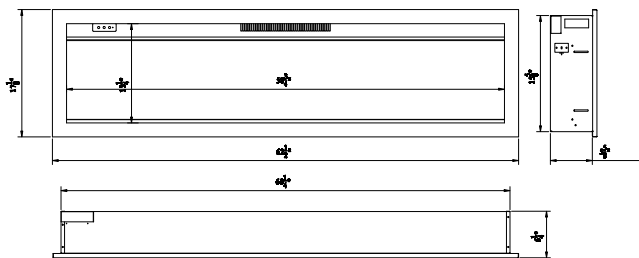

AMBIANCE IN WALL

AMBIANCE®
FIREPLACES | GRILLS

A PERFECT FIT

These In Wall electric fireplaces have been designed to give you the maximum in flexibility in selecting a unit that perfectly suits your needs. The stylish electric fireplace will be a focal point in any room, indoor or outdoor.

At just 6-1/4" in depth, it's a practical choice for new construction projects and renovations alike. As well as giving you the ability to install your fireplace with your choice of finishing material built right to the glass for a "clean face" design or using the provided black metal surround. Your choice – your design!

Featuring a state-of-the-art flame set, with just a click of your remote you can easily change the flame color from blue to purple to violet to orange or yellow. Additional media options available for purchase.

KEY FEATURES

- Three light strips allow for yellow, orange, blue, violet & rose colored flames
- Heater & Fan
  Flame operates with or without heat
- Perfect for zone heating.
  Approx. 500 sq. ft. 4800 BTUs
- Hard-wire ready
  Thermostat hard-wire ready
- Slim 6-1/4" comes with Clear glass media, black steel surround that can be installed if preferred

LIGHTING

Vibrant multi-colored state-of-the-art flame that is easily changed from purple to orange or yellow to blue to purple, rose or violet to blue with just a click of the remote.

AMB-IW-60