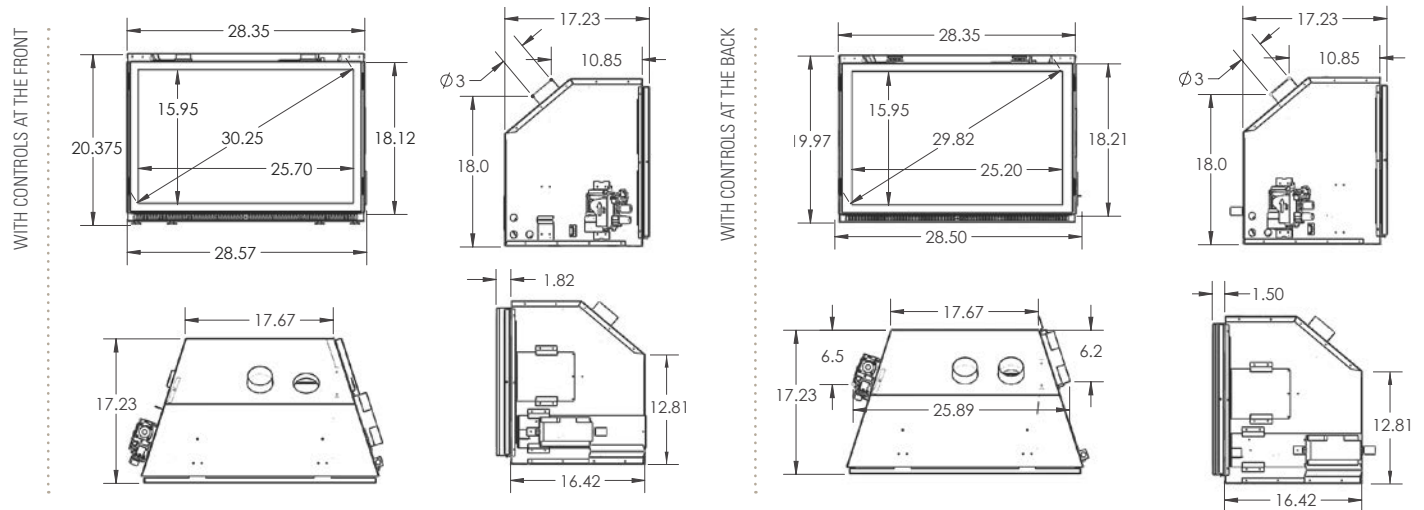

Antique Black

Burnished Copper

Burnished Bronze

Dimensions:
Small Surround: 37"W x 25"H | Medium Surround: 41"W x 27"H | Large Surround: 46"W x 29"H
Custom sizes available on special order

TECHNICAL SPECIFICATIONS

	BTU INPUT				EFFICIENCIES		VENTING			GLASS		
	NG Max	LP Max	NG Low	LP Low	Energuide	Steady State	Type	Max Height	ID & OD	Type	Dimensions	Area sq in
With Controls at the Back	31 500	29 500	17 500	15 000	NG: 71.4% LP: 72.3%	NG: 79% LP: 79%	Flex	40 feet	3" ID	Clear view Robax	16" X 25 3/4"	410
With Controls at the Front	31 500	29 500	17 500	15 000	NG: 71.4% LP: 72.3%	NG: 79% LP: 79%	Flex	40 feet	3" ID	Clear view Robax	16" X 25 3/4"	410

	DIMENSIONS			MINIMUM FIREPLACE OPENING			BLOWER		FUEL MANAGEMENT		
	Height	Depth	Width	Height	Depth	Width	Type	CFM	Valve type	Thermostat	Turn down
With Controls at the Back	20"	17 1/4"	28 3/8"	20"	18"	28 3/4"	Variable Speed	125	IPI	Remote Control	45%NG/50%LP
With Controls at the Front	20"	17 1/4"	30 1/2"	20"	18"	30 3/4"	Variable Speed	125	IPI	Remote Control	45%NG/50%LP